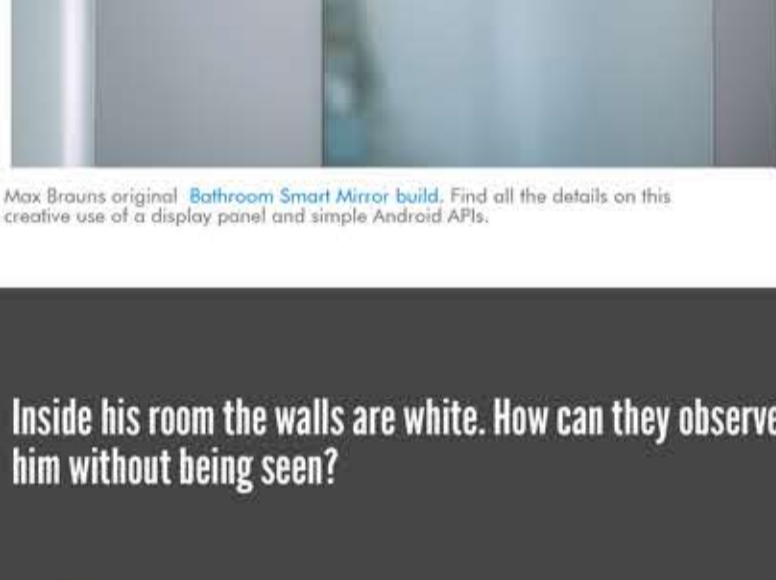

Max Brauns original Bathroom Smart Mirror build. Find all the details on this creative use of a display panel and simple Android APIs.