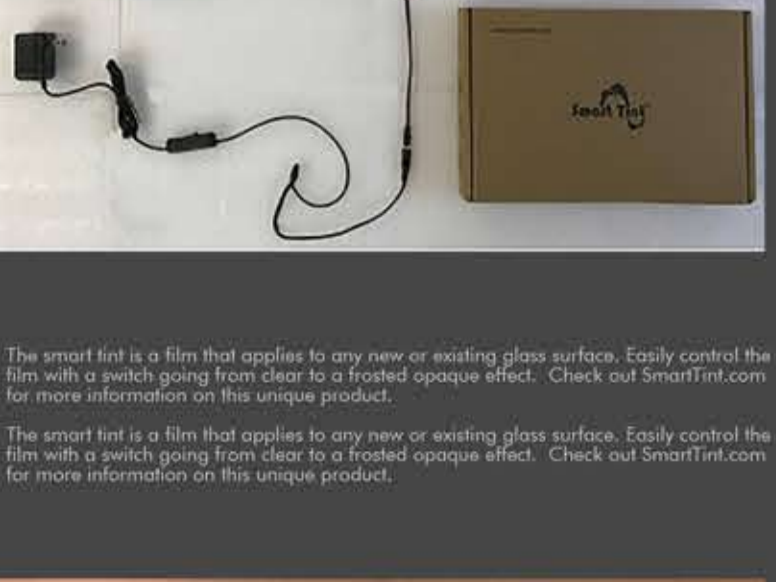

The smart tint is a film that applies to any new or existing glass surface. Easily control the film with a switch going from clear to a frosted opaque effect. Check out SmartTint.com for more information on this unique product.

The smart tint is a film that applies to any new or existing glass surface. Easily control the film with a switch going from clear to a frosted opaque effect. Check out SmartTint.com for more information on this unique product.